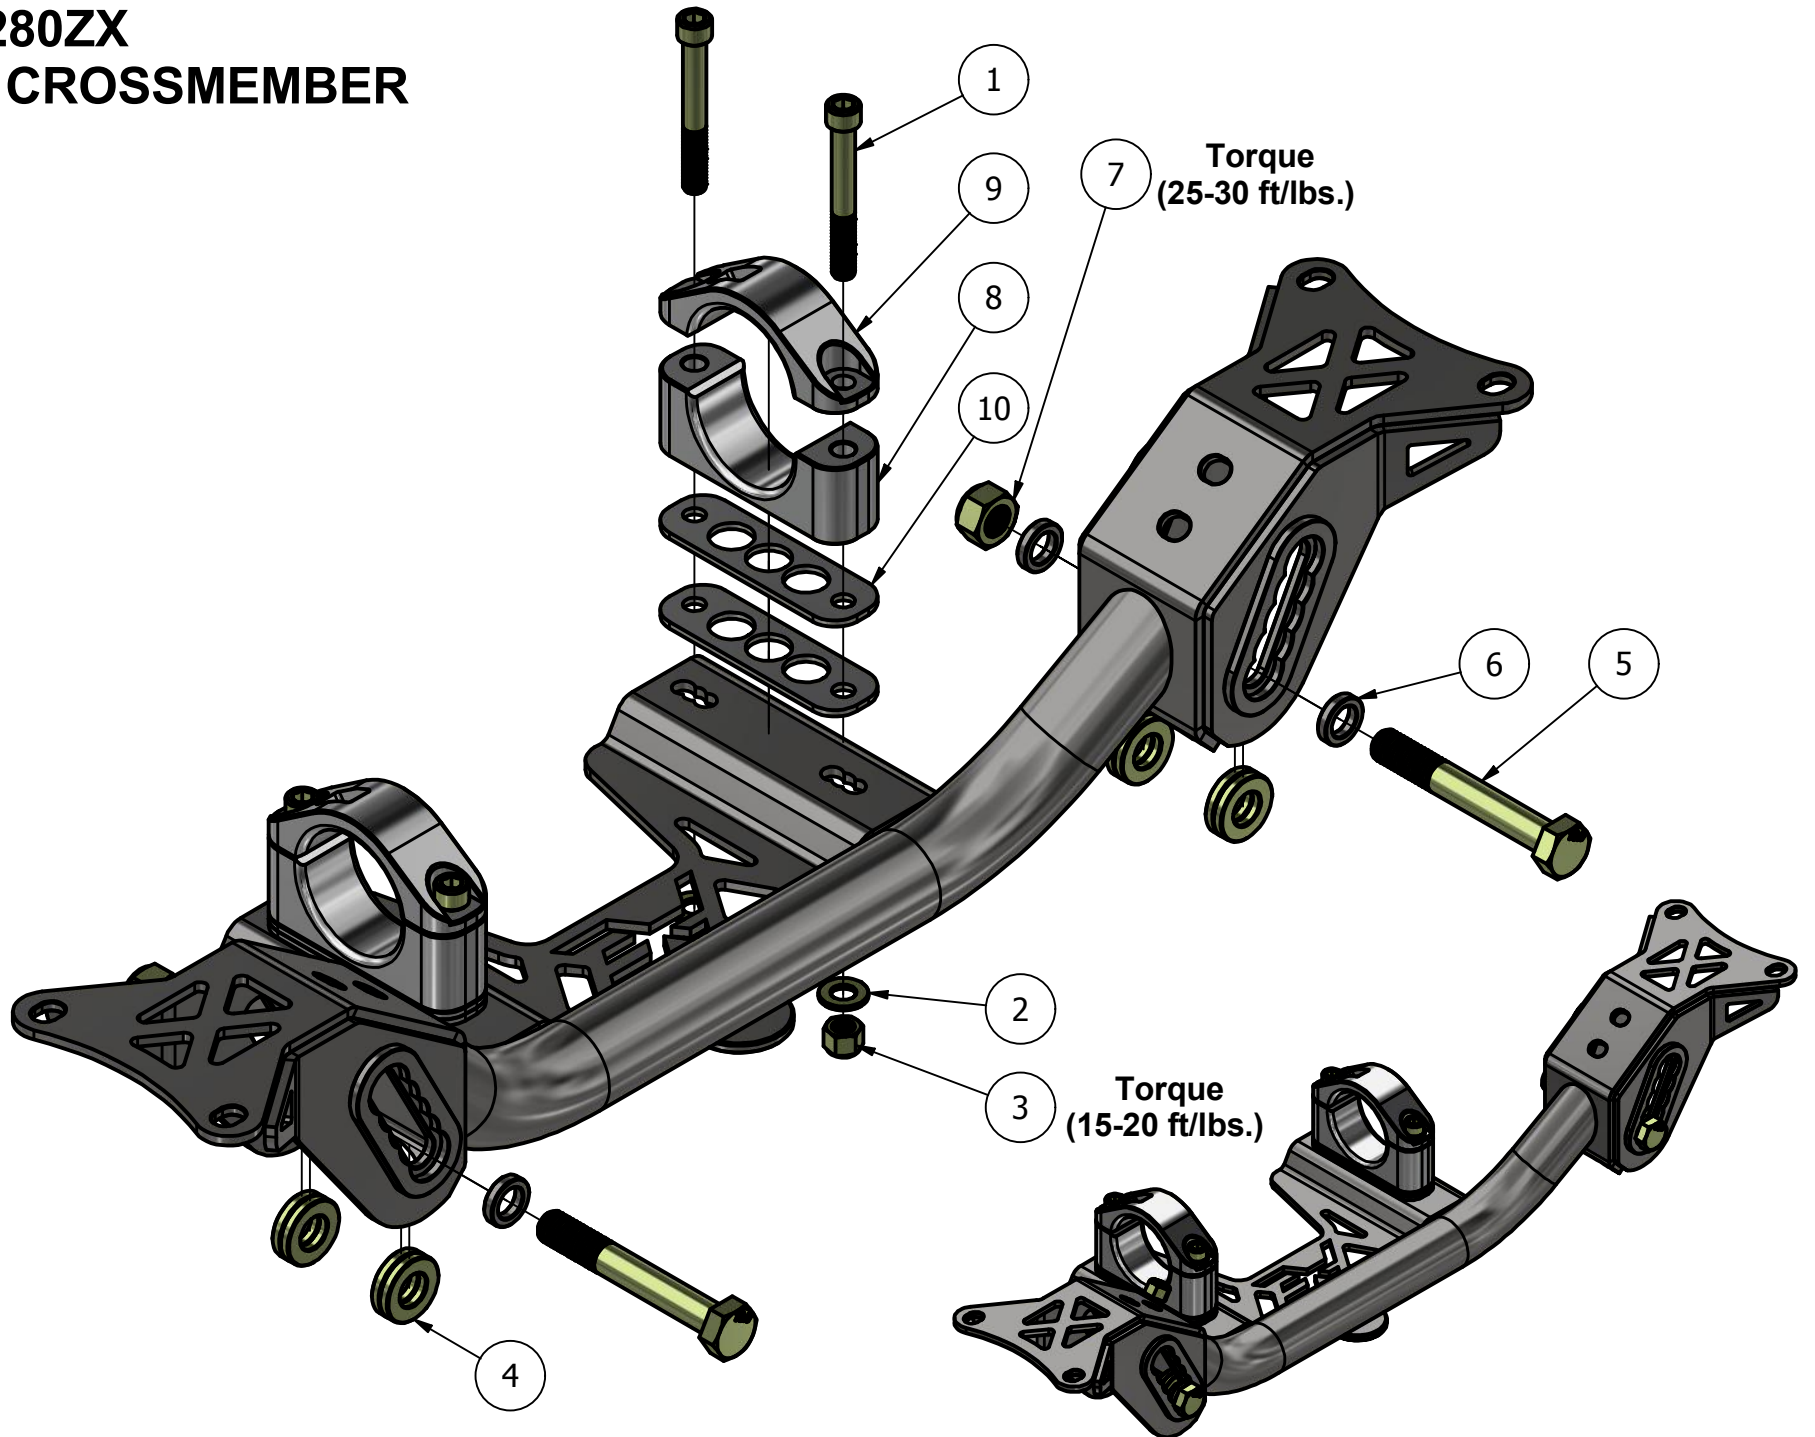

APEX ENGINEERED

S130 - 280ZX

FRONT CROSSMEMBER

APEX ENGINEERED

S130 - 280ZX

FRONT CROSSMEMBER - L-SERIES MOTORMOUNTS